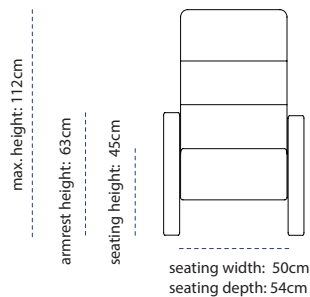

DIMENSIONS:

 CINECA

MODENA:

ELEMENTS:

seat 59cm - 65cm - 80cm

seat with outside arm 59cm - 65cm - 80cm

longchair 80cm - 65cm

corner unit

ottoman
65cm - 80cm

middle armrests

SAMPLE CONFIGURATIONS:

DIMENSIONS:

CINECA

CINECA

AMALFI:

ELEMENTS:

seat 50cm
manual
2 motor

love seat 2x50cm
manual
2 motor

end armrest
10cm
-
outside

end armrest
15cm
-
outside

wedge armrest
15cm - 22cm
-
middle

middle armrest
15cm
-
middle

options:

- cupholder
- tray

SAMPLE CONFIGURATIONS:

DIMENSIONS:

The logo for CINECA, featuring a stylized 'C' composed of three horizontal bars to the left of the word 'CINECA' in a bold, sans-serif font.

CINECA

WWW.CINECACS.CO.UK
ATLANTIKAV@ICLOUD.COM
WWW.ATLANTIKAV.CO.UK