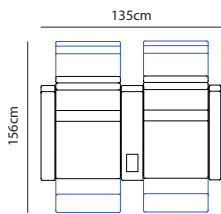

DIMENSIONS:

 CINECA

MODENA:

ELEMENTS:

seat 59cm - 65cm - 80cm

seat with outside arm 59cm - 65cm - 80cm

longchair 80cm - 65cm

corner unit

ottoman
65cm - 80cm

middle armrests

SAMPLE CONFIGURATIONS:

DIMENSIONS:

CINECA

CINECA

AMALFI:

ELEMENTS:

seat 50cm
manual
2 motor

love seat 2x50cm
manual
2 motor

end armrest
10cm
-
outside

end armrest
15cm
-
outside

wedge armrest
15cm - 22cm
-
middle

middle armrest
15cm
-
middle

options:

- cupholder
- tray

SAMPLE CONFIGURATIONS:

DIMENSIONS:

The logo for CINECA, featuring a stylized 'C' composed of three horizontal bars to the left of the word 'CINECA' in a bold, sans-serif font.

CINECA

WWW.CINECACS.CO.UK
ATLANTIKAV@ICLOUD.COM
WWW.ATLANTIKAV.CO.UK