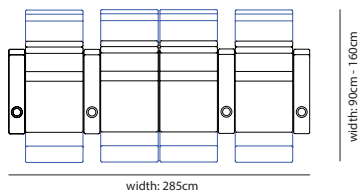

armrest
15cm
end & middle

wedge armrest
15cm - 20cm
middle

wide armrest
30cm
middle

options:

○ cupholder

□ tray

□ large tray

SAMPLE CONFIGURATIONS:

DIMENSIONS:

 CINECA

MODENA:

ELEMENTS:

seat 59cm - 65cm - 80cm

seat with outside arm 59cm - 65cm - 80cm

longchair 80cm - 65cm

corner unit

ottoman
65cm - 80cm

middle armrests

SAMPLE CONFIGURATIONS:

DIMENSIONS:

CINECA

CINECA

AMALFI:

ELEMENTS: