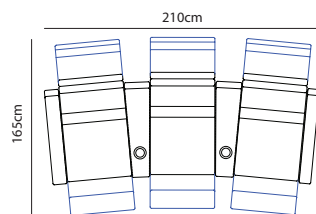

DIMENSIONS:

 CINECA

MODENA:

ELEMENTS:

seat 59cm - 65cm - 80cm

seat with outside arm 59cm - 65cm - 80cm

longchair 80cm - 65cm

corner unit

ottoman
65cm - 80cm

middle armrests

SAMPLE CONFIGURATIONS:

DIMENSIONS:

CINECA

CINECA

AMALFI:

ELEMENTS:

seat 50cm
manual
2 motor

love seat 2x50cm
manual
2 motor

end armrest
10cm
-
outside

end armrest
15cm
-
outside

wedge armrest
15cm - 22cm
-
middle

middle armrest
15cm
-
middle

options:

- cupholder
- tray

SAMPLE CONFIGURATIONS:

DIMENSIONS:

The logo for CINECA, featuring a stylized 'C' composed of three horizontal bars to the left of the word 'CINECA' in a bold, sans-serif font.

CINECA

WWW.CINECACS.CO.UK
ATLANTIKAV@ICLOUD.COM
WWW.ATLANTIKAV.CO.UK