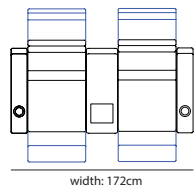

armrest
15cm
end & middle

wedge armrest
15cm - 20cm
middle

wide armrest
30cm
middle

options:

○ cupholder

□ tray

□ large tray

SAMPLE CONFIGURATIONS:

DIMENSIONS:

 CINECA

MODENA:

ELEMENTS:

seat 59cm - 65cm - 80cm

seat with outside arm 59cm - 65cm - 80cm

longchair 80cm - 65cm

corner unit

ottoman
65cm - 80cm

middle armrests

SAMPLE CONFIGURATIONS:

DIMENSIONS:

CINECA

CINECA

AMALFI:

ELEMENTS: