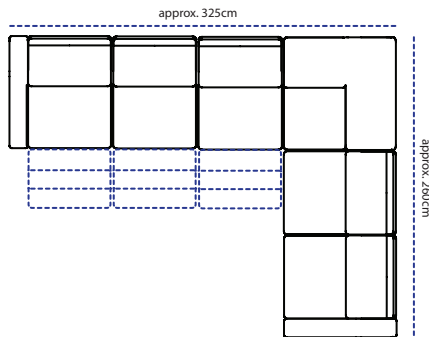

armrest
15cm
end & middle

wedge armrest
15cm - 20cm
middle

wide armrest
30cm
middle

options:

○ cupholder

□ tray

□ large tray

SAMPLE CONFIGURATIONS:

DIMENSIONS:

 CINECA

MODENA:

ELEMENTS:

seat 59cm - 65cm - 80cm

seat with outside arm 59cm - 65cm - 80cm

longchair 80cm - 65cm

corner unit

ottoman
65cm - 80cm

middle armrests

SAMPLE CONFIGURATIONS:

DIMENSIONS:

CINECA

CINECA

AMALFI:

ELEMENTS: