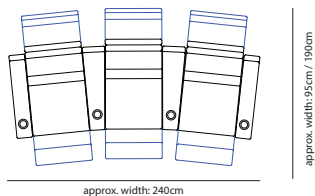

armrest
15cm
end & middle

wedge armrest
15cm - 20cm
middle

wide armrest
30cm
middle

options:

○ cupholder

□ tray

□ large tray

SAMPLE CONFIGURATIONS:

DIMENSIONS:

 CINECA

MODENA:

ELEMENTS:

seat 59cm - 65cm - 80cm

seat with outside arm 59cm - 65cm - 80cm

longchair 80cm - 65cm

corner unit

ottoman
65cm - 80cm

middle armrests

SAMPLE CONFIGURATIONS:

DIMENSIONS:

CINECA

CINECA

AMALFI:

ELEMENTS: