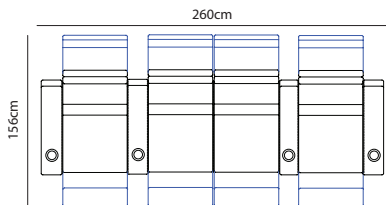

DIMENSIONS:

 CINECA

MODENA:

ELEMENTS:

seat 59cm - 65cm - 80cm

seat with outside arm 59cm - 65cm - 80cm

longchair 80cm - 65cm

corner unit

ottoman
65cm - 80cm

middle armrests

SAMPLE CONFIGURATIONS:

DIMENSIONS:

CINECA

CINECA

AMALFI:

ELEMENTS:

seat 50cm
manual
2 motor

love seat 2x50cm
manual
2 motor

end armrest
10cm
-
outside

end armrest
15cm
-
outside

wedge armrest
15cm - 22cm
-
middle

middle armrest
15cm
-
middle

options:

- cupholder
- tray

SAMPLE CONFIGURATIONS:

DIMENSIONS:

The logo for CINECA, featuring a stylized 'C' composed of three horizontal bars to the left of the word 'CINECA' in a bold, sans-serif font.

CINECA

WWW.CINECACS.CO.UK
ATLANTIKAV@ICLOUD.COM
WWW.ATLANTIKAV.CO.UK