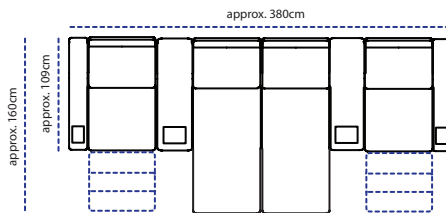

armrest
15cm
end & middle

wedge armrest
15cm - 20cm
middle

wide armrest
30cm
middle

options:

○ cupholder

□ tray

□ large tray

SAMPLE CONFIGURATIONS:

DIMENSIONS:

 CINECA

MODENA:

ELEMENTS:

seat 59cm - 65cm - 80cm

seat with outside arm 59cm - 65cm - 80cm

longchair 80cm - 65cm

corner unit

ottoman
65cm - 80cm

middle armrests

SAMPLE CONFIGURATIONS:

DIMENSIONS:

CINECA

CINECA

AMALFI:

ELEMENTS: