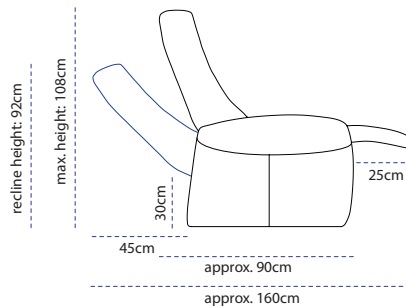

armrest
15cm
end & middle

wedge armrest
15cm - 20cm
middle

wide armrest
30cm
middle

options:

○ cupholder

□ tray

□ large tray

SAMPLE CONFIGURATIONS:

DIMENSIONS:

 CINECA

MODENA:

ELEMENTS:

seat 59cm - 65cm - 80cm

seat with outside arm 59cm - 65cm - 80cm

longchair 80cm - 65cm

corner unit

ottoman
65cm - 80cm

middle armrests

SAMPLE CONFIGURATIONS:

DIMENSIONS:

CINECA

CINECA

AMALFI:

ELEMENTS:

seat 50cm
manual
2 motor

love seat 2x50cm
manual
2 motor

end armrest
10cm
-
outside

end armrest
15cm
-
outside

wedge armrest
15cm - 22cm
-
middle

middle armrest
15cm
-
middle

options:

- cupholder
- tray