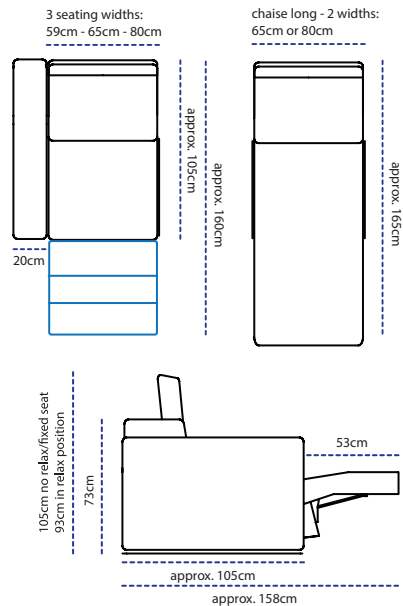

DIMENSIONS:

 CINECA

MODENA:

ELEMENTS:

seat 59cm - 65cm - 80cm

seat with outside arm 59cm - 65cm - 80cm

longchair 80cm - 65cm

corner unit

ottoman
65cm - 80cm

middle armrests

SAMPLE CONFIGURATIONS:

DIMENSIONS:

CINECA

CINECA

AMALFI:

ELEMENTS:

seat 50cm
manual
2 motor

love seat 2x50cm
manual
2 motor

end armrest
10cm
-
outside

end armrest
15cm
-
outside

wedge armrest
15cm - 22cm
-
middle

middle armrest
15cm
-
middle

options:

- cupholder
- tray

SAMPLE CONFIGURATIONS:

DIMENSIONS:

The logo for CINECA, featuring a stylized 'C' composed of three horizontal bars to the left of the word 'CINECA' in a bold, sans-serif font.

CINECA

WWW.CINECACS.CO.UK
ATLANTIKAV@ICLOUD.COM
WWW.ATLANTIKAV.CO.UK