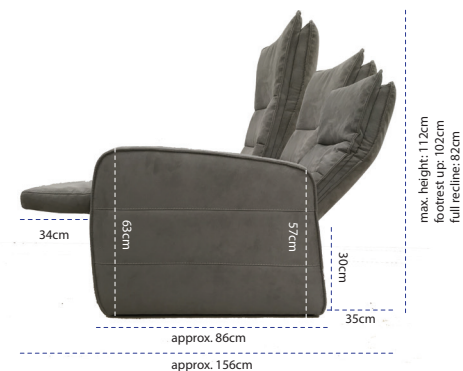

ottoman
65cm - 80cm

middle armrests

SAMPLE CONFIGURATIONS:

DIMENSIONS:

CINECA

CINECA

AMALFI:

ELEMENTS:

seat 50cm
manual
2 motor

love seat 2x50cm
manual
2 motor

end armrest
10cm
-
outside

end armrest
15cm
-
outside

wedge armrest
15cm - 22cm
-
middle

middle armrest
15cm
-
middle

options:

- cupholder
- tray

SAMPLE CONFIGURATIONS:

DIMENSIONS:

The logo for CINECA, featuring a stylized 'C' composed of three horizontal bars to the left of the word 'CINECA' in a bold, sans-serif font.

CINECA

WWW.CINECACS.CO.UK
ATLANTIKAV@ICLOUD.COM
WWW.ATLANTIKAV.CO.UK