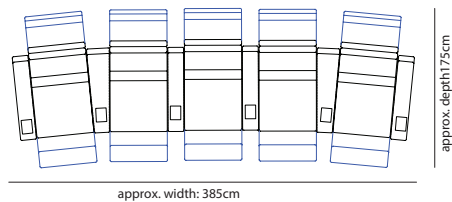

armrest
15cm
end & middle

wedge armrest
15cm - 20cm
middle

wide armrest
30cm
middle

options:

○ cupholder

□ tray

□ large tray

SAMPLE CONFIGURATIONS:

DIMENSIONS:

 CINECA

MODENA:

ELEMENTS:

seat 59cm - 65cm - 80cm

seat with outside arm 59cm - 65cm - 80cm

longchair 80cm - 65cm

corner unit