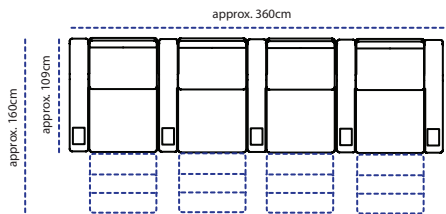

armrest
15cm
end & middle

wedge armrest
15cm - 20cm
middle

wide armrest
30cm
middle

options:

○ cupholder

□ tray

□ large tray

SAMPLE CONFIGURATIONS:

DIMENSIONS:

 CINECA

MODENA:

ELEMENTS:

seat 59cm - 65cm - 80cm

seat with outside arm 59cm - 65cm - 80cm

longchair 80cm - 65cm

corner unit

ottoman
65cm - 80cm

middle armrests

SAMPLE CONFIGURATIONS:

DIMENSIONS:

CINECA

CINECA

AMALFI:

ELEMENTS: