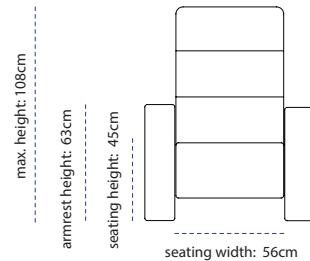

armrest
15cm
end & middle

wedge armrest
15cm - 20cm
middle

wide armrest
30cm
middle

options:

○ cupholder

□ tray

□ large tray

SAMPLE CONFIGURATIONS:

DIMENSIONS:

 CINECA

MODENA:

ELEMENTS:

seat 59cm - 65cm - 80cm

seat with outside arm 59cm - 65cm - 80cm

longchair 80cm - 65cm

corner unit

ottoman
65cm - 80cm

middle armrests

SAMPLE CONFIGURATIONS:

DIMENSIONS:

CINECA

CINECA

AMALFI:

ELEMENTS:

seat 50cm
manual
2 motor

love seat 2x50cm
manual
2 motor

end armrest
10cm
-
outside

end armrest
15cm
-
outside

wedge armrest
15cm - 22cm
-
middle

middle armrest
15cm
-
middle

options:

- cupholder
- tray